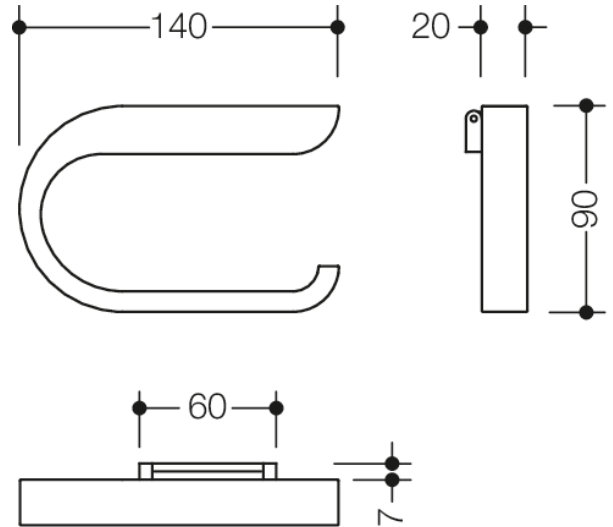

Similar picture

Dimensions in mm

### Properties

System 800 K Toilet roll holder

- U-shaped toilet roll holder open on the right
- for holding one toilet roll
- hinged
- for wall mounting, concealed fixing
- 140 mm wide, 90 mm high and 27 mm deep
- made of high-quality polyamide in HEWI colours 98 (signal white) or 99 (pure white)
- including non-corrosive HEWI fixing material.